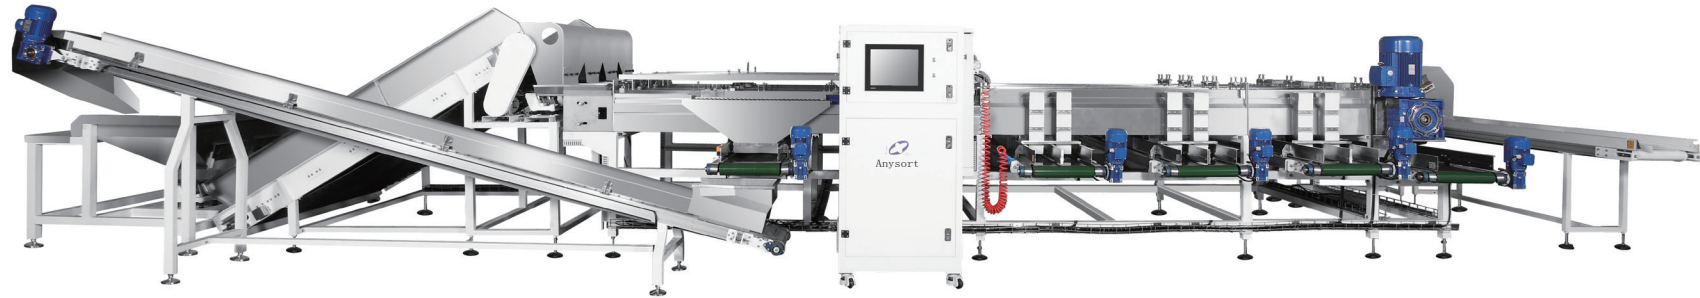

• Specification

Model	Standard	Power (kW)	Power Supply	Dimension L*W*H(mm)	Weight (kg)	Capacity (t/h)
GL68	DB34/T 1395-2015	15	380V/50HZ	12390*3450*1640	3600	1~2

• Performance exhibiting

Rotten

Cockle

Pecked

Crack

Big

Small

Anytime, Anywhere, Anysort.

360° image capture system

Global real-time monitoring

7×24h Unattended operation

Multiple sorting options programme